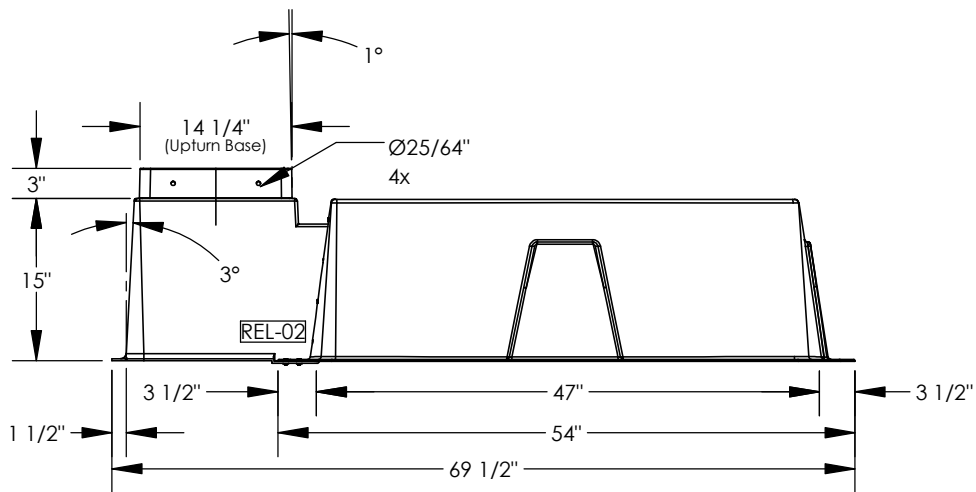

REVISIONS			
REV.	DESCRIPTION	DATE	APPROVED
REL-02	Added Backup Washers to all Rivets. Added Flange Rivets	10/2/2023	M.F.K.

3/8 Molded-in
Hex Nut
6x

Includes (4) BK-24 Bolt Kits
BK-24 Bolt Kit Includes:
(1) 3/8-16x1.5 SST CH Bolt
(1) 3/8 SST Flat Washer
(1) 3/8 SST Lock Washer
(1) 3/8 SST Hex Nut

Customer Name: N/A		
DIMENSIONS ARE IN INCHES TOLERANCES: ANGLES ± 1° FRACTIONAL ± 1/32 ONE PLACE DECIMAL ±.060 TWO PLACE DECIMAL ±.030 THREE PLACE DECIMAL ±.015		
MATERIAL		
DRAWN	NAME C.T.C.	DATE 09/24/20
CHECKED	---	--/--

SIZE A	ITEM ID: 00816.00	REV. REL-02
SCALE:1:20	SHEET 1 OF 1	