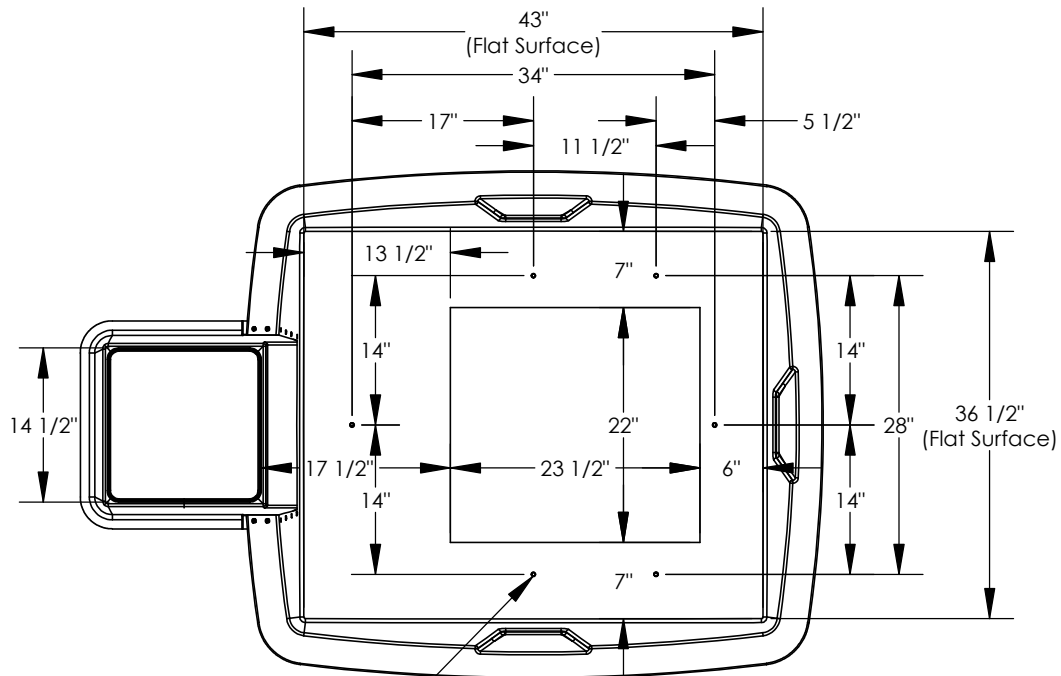

REVISIONS			
REV.	DESCRIPTION	DATE	APPROVED
REL-02	Added Backup Washers to all Rivets. Added Flange Rivets	10/2/2023	M.F.K.

3/8 Molded-in
Hex Nut
6x

Includes (4) BK-24 Bolt Kits
BK-24 Bolt Kit Includes:
(1) 3/8-16x1.5 SST CH Bolt
(1) 3/8 SST Flat Washer
(1) 3/8 SST Lock Washer
(1) 3/8 SST Hex Nut

Customer Name: N/A		
DIMENSIONS ARE IN INCHES TOLERANCES: ANGLES ± 1° FRACTIONAL ± 1/32 ONE PLACE DECIMAL ±.060 TWO PLACE DECIMAL ±.030 THREE PLACE DECIMAL ±.015		
MATERIAL		
DRAWN	NAME C.T.C.	DATE 09/24/20
CHECKED	---	--/--

SIZE A	ITEM ID: 00816.00	REV. REL-02
SCALE:1:20	SHEET 1 OF 1	