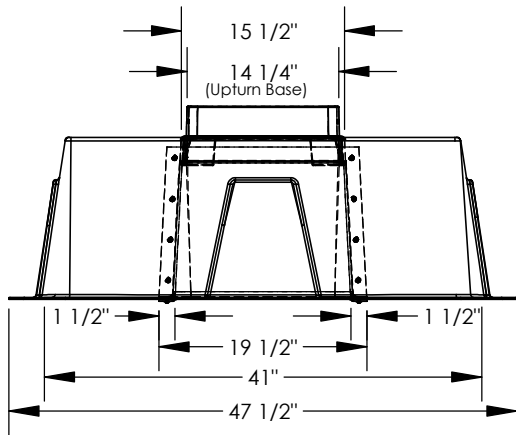

REVISIONS			
REV.	DESCRIPTION	DATE	APPROVED
REL-02	Added Backup Washers to all Rivets. Added Flange Rivets	10/2/2023	M.F.K.

3/8 Molded-in
Hex Nut
6x

Includes (4) BK-24 Bolt Kits
BK-24 Bolt Kit Includes:
(1) 3/8-16x1.5 SST CH Bolt
(1) 3/8 SST Flat Washer
(1) 3/8 SST Lock Washer
(1) 3/8 SST Hex Nut

Customer Name: N/A		
DIMENSIONS ARE IN INCHES TOLERANCES: ANGLES ± 1° FRACTIONAL ± 1/32 ONE PLACE DECIMAL ±.060 TWO PLACE DECIMAL ±.030 THREE PLACE DECIMAL ±.015		
MATERIAL		
DRAWN	NAME C.T.C.	DATE 09/24/20
CHECKED	---	--/--

SIZE A	ITEM ID: 00816.00	REV. REL-02
SCALE:1:20	SHEET 1 OF 1	